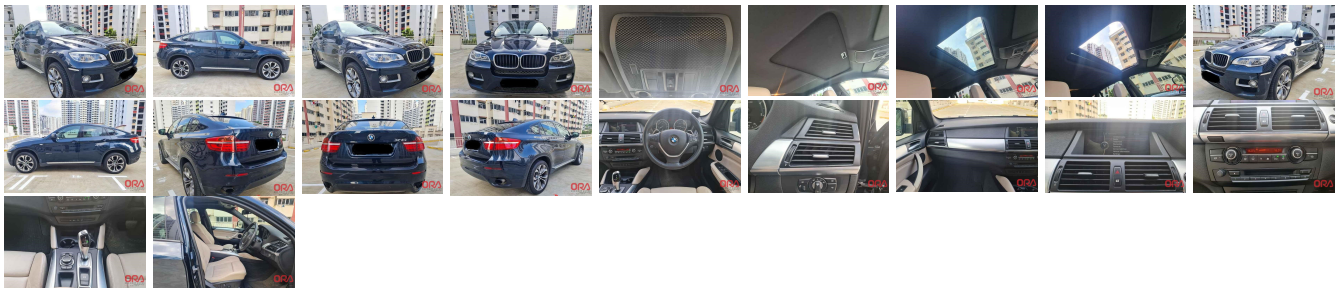

Vehicle Information

ORA 1680

BMW
 First Registration Year: 2014-01
 Manufacture Year: 2014-01

Model: X6 **Chassis No:** WBAFH62050L**~~*****~~ **Transmission:** Automatic **Exterior:**
Grade: 4.5 **Engine:** **Mileage:** 56,000 **Interior:**
Fuel: Diesel **Seats:** 5 **Engine Capacity:** 3,000
Drive Train: 4WD **Color:** BLUE

Vehicle Options:

Pwr Steering	Pwr Wind	Pwr Mirrors	Center Lock
Air Cond	Reverse Camera	Pwr Slide Door	Easy Closer
Cruise Control	ABS	Air Bag	Fog Lamps
HID Head Lamps	LED Head Lamps	Spare Key	Remote Key
Push Start	Seat Heater	Pwr Seat	Leather Seat
Floor Mat	Sun Roof	Alloy Wheels	Grill Guard
Rear Wiper	Rear Spoiler	Stereo	Navi/TV
Car CD	Car MD	AUX	Spare Tire
Spare Tire Case	Puncture Repairing Kit	Tool	Jack
Operators Manual	Maint. Record		

\$17,900