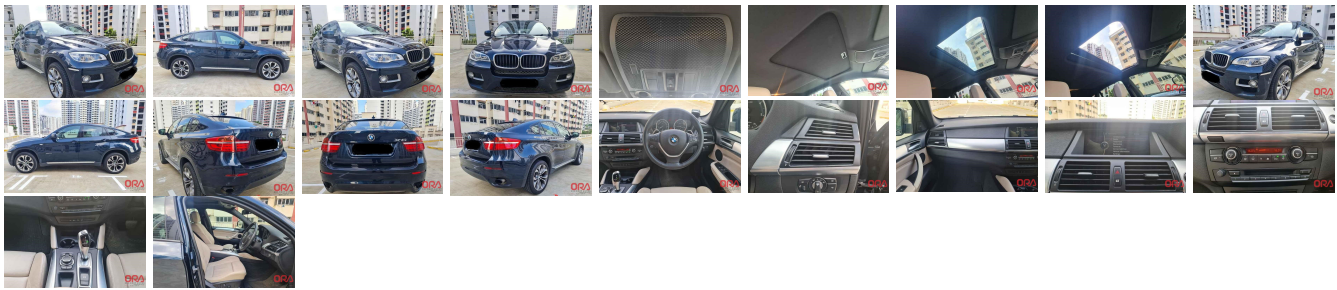

Vehicle Information

ORA 1680

BMW
 First Registration Year: 2014-01
 Manufacture Year: 2014-01

Model: X6 **Chassis No:** WBAFH62050L**~~*****~~ **Transmission:** Automatic **Exterior:**
Grade: 4.5 **Engine:** **Mileage:** 56,000 **Interior:**
Fuel: Diesel **Seats:** 5 **Engine Capacity:** 3,000
Drive Train: 4WD **Color:** BLUE

Vehicle Options:

Pwr Steering	Pwr Wind	Pwr Mirrors	Center Lock
Air Cond	Reverse Camera	Pwr Slide Door	Easy Closer
Cruise Control	ABS	Air Bag	Fog Lamps
HID Head Lamps	LED Head Lamps	Spare Key	Remote Key
Push Start	Seat Heater	Pwr Seat	Leather Seat
Floor Mat	Sun Roof	Alloy Wheels	Grill Guard
Rear Wiper	Rear Spoiler	Stereo	Navi/TV
Car CD	Car MD	AUX	Spare Tire
Spare Tire Case	Puncture Repairing Kit	Tool	Jack
Operators Manual	Maint. Record		

\$17,900