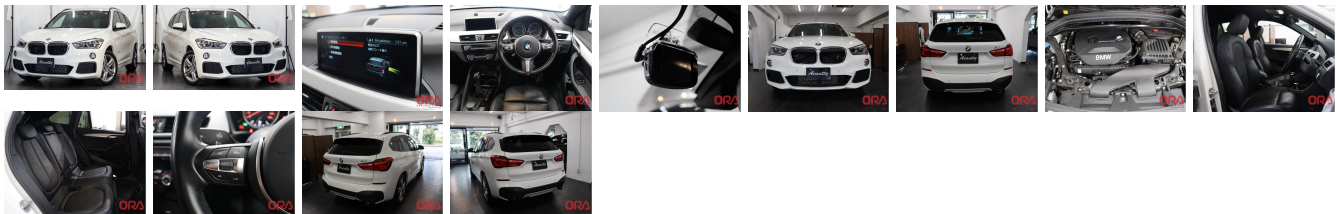

Vehicle Information

ORA 1288

BMW
 First Registration Year: 2018-06
 Manufacture Year: 2018-06

Model: X1 X DRIVE 25I M SPORT
Chassis No: WBAHT120X05H557400
Transmission: Automatic
Exterior:
Grade: 4.5
Engine: 43,628
Interior:
Fuel: Petrol
Seats: 5
Engine Capacity: 2,000
Drive Train: 4WD
Color: WHITE

Vehicle Options:

Pwr Steering	Pwr Wind	Pwr Mirrors	Center Lock
Air Cond	Reverse Camera	Pwr Slide Door	Easy Closer
Cruise Control	ABS	Air Bag	Fog Lamps
HID Head Lamps	LED Head Lamps	Spare Key	Remote Key
Push Start	Seat Heater	Pwr Seat	Leather Seat
Floor Mat	Sun Roof	Alloy Wheels	Grill Guard
Rear Wiper	Rear Spoiler	Stereo	Navi/TV
Car CD	Car MD	AUX	Spare Tire
Spare Tire Case	Puncture Repairing Kit	Tool	Jack
Operators Manual	Maint. Record		