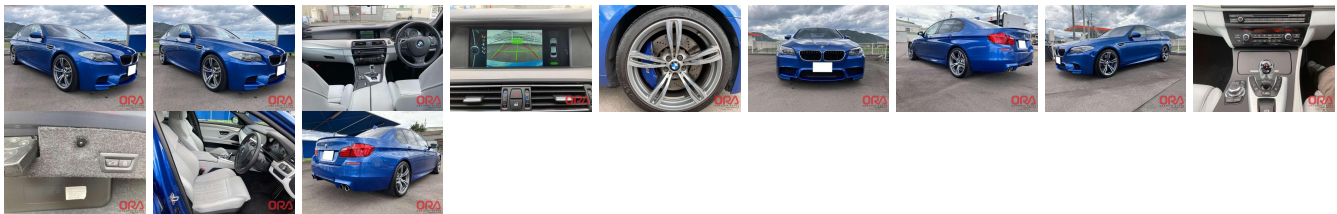

Vehicle Information

ORA 6201

BMW
 First Registration Year: 2012-08
 Manufacture Year: 2012-08

Model: M5 **Chassis No:** WBSFV9-2050C58**** **Transmission:** Automatic **Exterior:**
Grade: 4.5 **Mileage:** 52,001 **Interior:**
Fuel: Petrol **Engine:** 4,400
Drive Train: **Seats:** 5 **Engine Capacity:**
Color: Blue

Vehicle Options:

Pwr Steering	Pwr Wind	Pwr Mirrors	Center Lock
Air Cond	Reverse Camera	Pwr Slide Door	Easy Closer
Cruise Control	ABS	Air Bag	Fog Lamps
HID Head Lamps	LED Head Lamps	Spare Key	Remote Key
Push Start	Seat Heater	Pwr Seat	Leather Seat
Floor Mat	Sun Roof	Alloy Wheels	Grill Guard
Rear Wiper	Rear Spoiler	Stereo	Navi/TV
Car CD	Car MD	AUX	Spare Tire
Spare Tire Case	Puncture Repairing Kit	Tool	Jack
Operators Manual	Maint. Record		

\$14,500