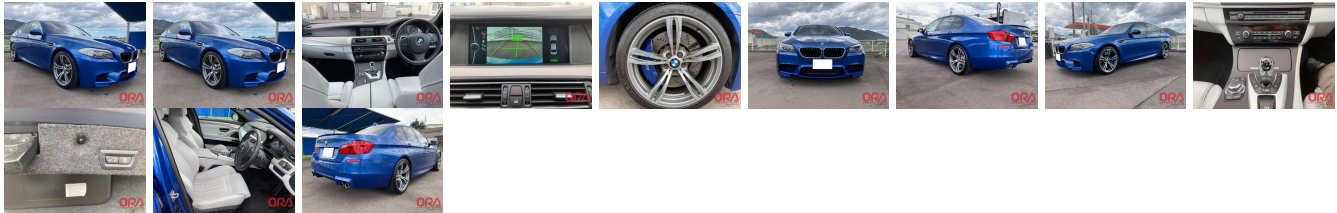

Vehicle Information

ORA 6201

BMW
 First Registration Year: 2012-08
 Manufacture Year: 2012-08

Model: M5 **Chassis No:** WBSFV9-2050C58**** **Transmission:** Automatic **Exterior:**
Grade: 4.5 **Mileage:** 52,001 **Interior:**
Fuel: Petrol **Engine:** 4,400
Drive Train: **Seats:** 5 **Engine Capacity:**
Color: Blue

Vehicle Options:

Pwr Steering	Pwr Wind	Pwr Mirrors	Center Lock
Air Cond	Reverse Camera	Pwr Slide Door	Easy Closer
Cruise Control	ABS	Air Bag	Fog Lamps
HID Head Lamps	LED Head Lamps	Spare Key	Remote Key
Push Start	Seat Heater	Pwr Seat	Leather Seat
Floor Mat	Sun Roof	Alloy Wheels	Grill Guard
Rear Wiper	Rear Spoiler	Stereo	Navi/TV
Car CD	Car MD	AUX	Spare Tire
Spare Tire Case	Puncture Repairing Kit	Tool	Jack
Operators Manual	Maint. Record		

\$14,500