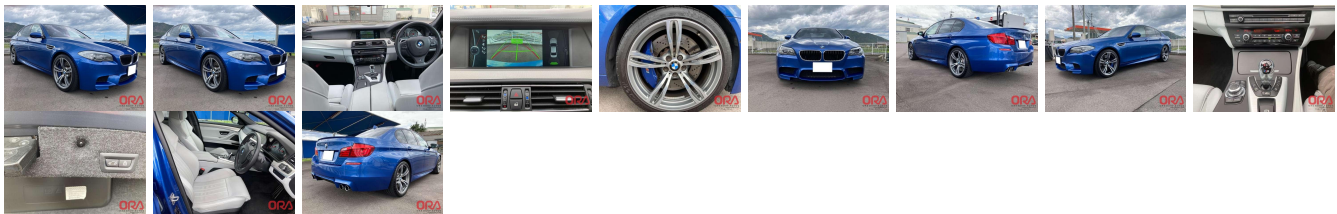

## Vehicle Information

ORA 6201

BMW  
 First Registration Year: 2012-08  
 Manufacture Year: 2012-08

**Model:** M5                      **Chassis No:** WBSFV9-2050C58\*\*\*\*                      **Transmission:** Automatic                      **Exterior:**  
**Grade:** 4.5                      **Mileage:** 52,001                      **Interior:**  
**Fuel:** Petrol                      **Engine:** 4,400  
**Drive Train:**                      **Seats:** 5                      **Engine Capacity:**  
**Color:** Blue

## Vehicle Options:

Pwr Steering	Pwr Wind	Pwr Mirrors	Center Lock
Air Cond	Reverse Camera	Pwr Slide Door	Easy Closer
Cruise Control	ABS	Air Bag	Fog Lamps
HID Head Lamps	LED Head Lamps	Spare Key	Remote Key
Push Start	Seat Heater	Pwr Seat	Leather Seat
Floor Mat	Sun Roof	Alloy Wheels	Grill Guard
Rear Wiper	Rear Spoiler	Stereo	Navi/TV
Car CD	Car MD	AUX	Spare Tire
Spare Tire Case	Puncture Repairing Kit	Tool	Jack
Operators Manual	Maint. Record		

**\$14,500**