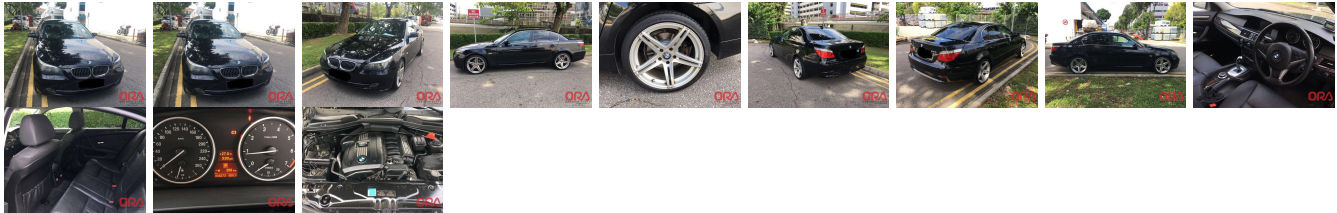

Vehicle Information

ORA 1676

BMW
 First Registration Year: 2007-01
 Manufacture Year: 2007-01

Model: 523I **Chassis No:** WBANU12020C** **Transmission:** Automatic **Exterior:**
Grade: 4.5 **Engine:** **Mileage:** 500 **Interior:**
Fuel: Petrol **Seats:** 5 **Engine Capacity:** 2,500
Drive Train: 2WD **Color:** BLACK

Vehicle Options:

Pwr Steering	Pwr Wind	Pwr Mirrors	Center Lock
Air Cond	Reverse Camera	Pwr Slide Door	Easy Closer
Cruise Control	ABS	Air Bag	Fog Lamps
HID Head Lamps	LED Head Lamps	Spare Key	Remote Key
Push Start	Seat Heater	Pwr Seat	Leather Seat
Floor Mat	Sun Roof	Alloy Wheels	Grill Guard
Rear Wiper	Rear Spoiler	Stereo	Navi/TV
Car CD	Car MD	AUX	Spare Tire
Spare Tire Case	Puncture Repairing Kit	Tool	Jack
Operators Manual	Maint. Record		