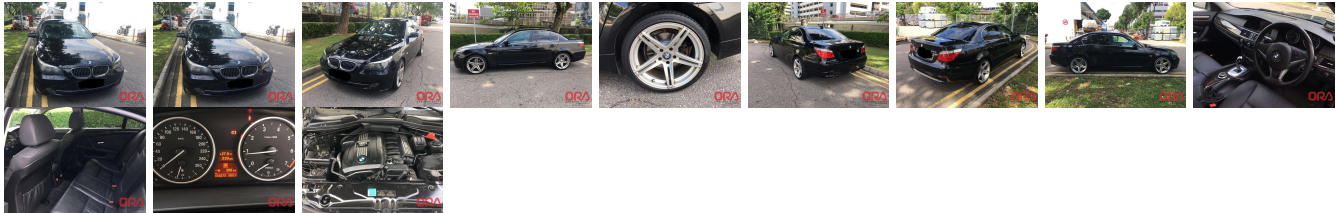

## Vehicle Information

ORA 1676

BMW  
 First Registration Year: 2007-01  
 Manufacture Year: 2007-01

**Model:** 523I      **Chassis No:** WBANU12020C\*\*      **Transmission:** Automatic      **Exterior:**  
**Grade:** 4.5      **Engine:**      **Mileage:** 500      **Interior:**  
**Fuel:** Petrol      **Seats:** 5      **Engine Capacity:** 2,500  
**Drive Train:** 2WD      **Color:** BLACK

## Vehicle Options:

Pwr Steering	Pwr Wind	Pwr Mirrors	Center Lock
Air Cond	Reverse Camera	Pwr Slide Door	Easy Closer
Cruise Control	ABS	Air Bag	Fog Lamps
HID Head Lamps	LED Head Lamps	Spare Key	Remote Key
Push Start	Seat Heater	Pwr Seat	Leather Seat
Floor Mat	Sun Roof	Alloy Wheels	Grill Guard
Rear Wiper	Rear Spoiler	Stereo	Navi/TV
Car CD	Car MD	AUX	Spare Tire
Spare Tire Case	Puncture Repairing Kit	Tool	Jack
Operators Manual	Maint. Record		