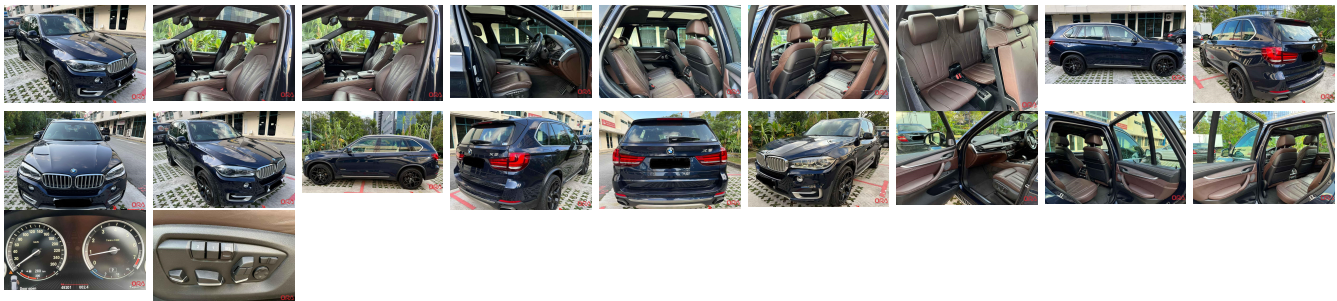

Vehicle Information

ORA 1678

BMW

First Registration Year: 2014-04
 Manufacture Year: 2014-04

Model: 520I LUXURY **Chassis No:** WBA5A320X0D** **Transmission:** Automatic **Exterior:**
Grade: 4.5 **Engine:** **Mileage:** 54,750 **Interior:**
Fuel: Petrol **Seats:** 5 **Engine Capacity:** 2,000
Drive Train: 2WD **Color:** BROWN

Vehicle Options:

Pwr Steering	Pwr Wind	Pwr Mirrors	Center Lock
Air Cond	Reverse Camera	Pwr Slide Door	Easy Closer
Cruise Control	ABS	Air Bag	Fog Lamps
HID Head Lamps	LED Head Lamps	Spare Key	Remote Key
Push Start	Seat Heater	Pwr Seat	Leather Seat
Floor Mat	Sun Roof	Alloy Wheels	Grill Guard
Rear Wiper	Rear Spoiler	Stereo	Navi/TV
Car CD	Car MD	AUX	Spare Tire
Spare Tire Case	Puncture Repairing Kit	Tool	Jack
Operators Manual	Maint. Record		