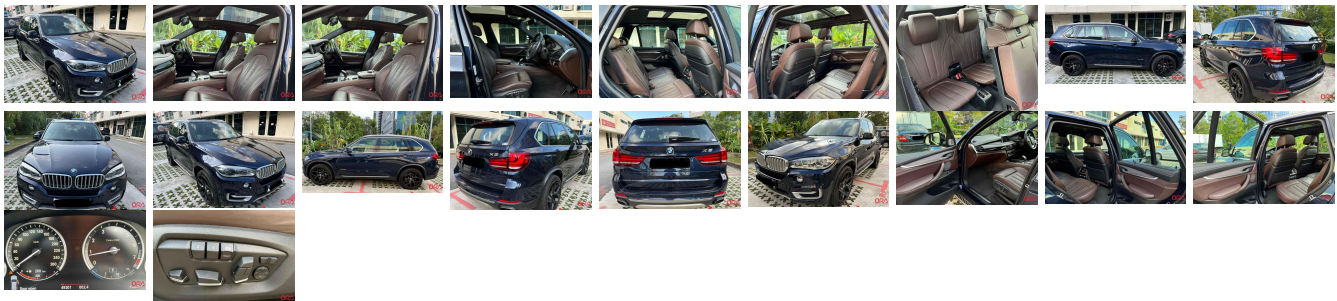

Vehicle Information

ORA 1678

BMW
 First Registration Year: 2014-04
 Manufacture Year: 2014-04

Model: 520I LUXURY **Chassis No:** WBA5A320X0D** **Transmission:** Automatic **Exterior:**
Grade: 4.5 **Engine:** **Mileage:** 54,750 **Interior:**
Fuel: Petrol **Seats:** 5 **Engine Capacity:** 2,000
Drive Train: 2WD **Color:** BROWN

Vehicle Options:

Pwr Steering	Pwr Wind	Pwr Mirrors	Center Lock
Air Cond	Reverse Camera	Pwr Slide Door	Easy Closer
Cruise Control	ABS	Air Bag	Fog Lamps
HID Head Lamps	LED Head Lamps	Spare Key	Remote Key
Push Start	Seat Heater	Pwr Seat	Leather Seat
Floor Mat	Sun Roof	Alloy Wheels	Grill Guard
Rear Wiper	Rear Spoiler	Stereo	Navi/TV
Car CD	Car MD	AUX	Spare Tire
Spare Tire Case	Puncture Repairing Kit	Tool	Jack
Operators Manual	Maint. Record		