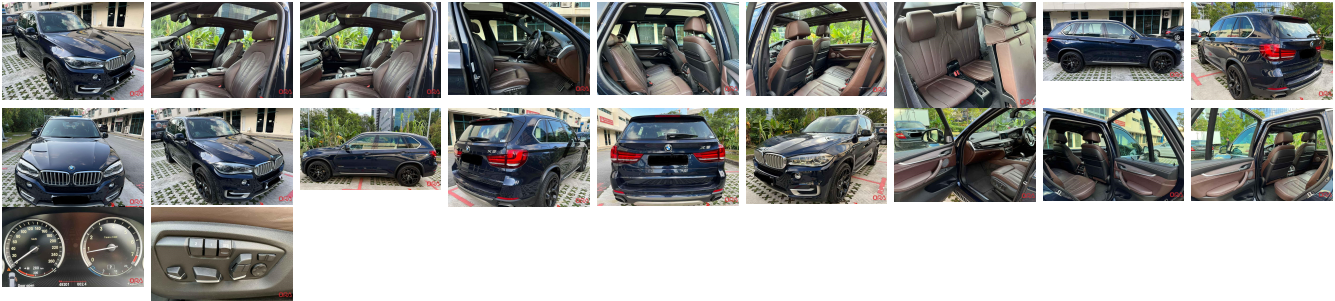

Vehicle Information

ORA 1678

BMW

First Registration Year: 2014-04
Manufacture Year: 2014-04

Model: 520I LUXURY **Chassis No:** WBA5A320X0D** **Transmission:** Automatic **Exterior:**
Grade: 4.5 **Engine:** **Mileage:** 54,750 **Interior:**
Fuel: Petrol **Seats:** 5 **Engine Capacity:** 2,000
Drive Train: 2WD **Color:** BROWN

Vehicle Options:

Pwr Steering	Pwr Wind	Pwr Mirrors	Center Lock
Air Cond	Reverse Camera	Pwr Slide Door	Easy Closer
Cruise Control	ABS	Air Bag	Fog Lamps
HID Head Lamps	LED Head Lamps	Spare Key	Remote Key
Push Start	Seat Heater	Pwr Seat	Leather Seat
Floor Mat	Sun Roof	Alloy Wheels	Grill Guard
Rear Wiper	Rear Spoiler	Stereo	Navi/TV
Car CD	Car MD	AUX	Spare Tire
Spare Tire Case	Puncture Repairing Kit	Tool	Jack
Operators Manual	Maint. Record		