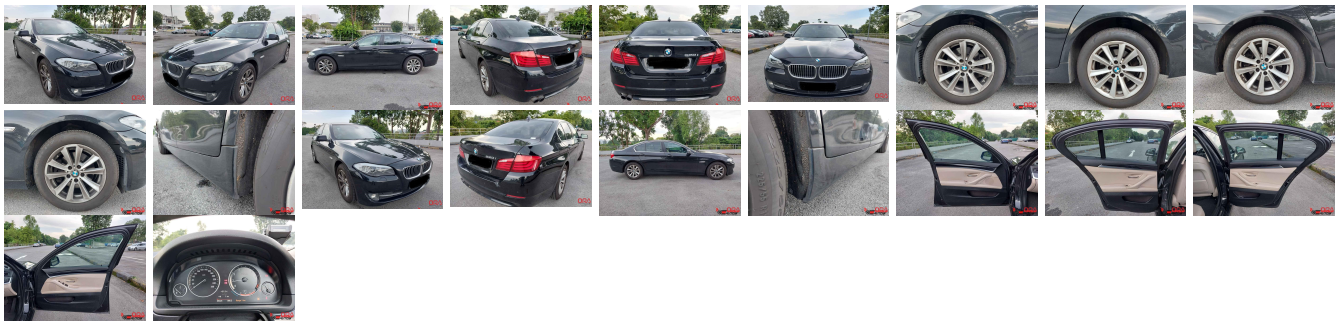

**Vehicle Information**

**ORA 1672**

**BMW** **First Registration Year:** 2013-05  
**Manufacture Year:** 2013-05

**Model:** 5 SERIES **Chassis No:** WBAXG12030D\*\***Transmission:** Automatic **Exterior:**  
**Grade:** 4.5 **Engine:** **Mileage:** 69,000 **Interior:**  
**Fuel:** Petrol **Seats:** 5 **Engine Capacity:** 2,000  
**Drive Train:** 2WD **Color:** BLACK

**Vehicle Options:**

Pwr Steering	Pwr Wind	Pwr Mirrors	Center Lock
Air Cond	Reverse Camera	Pwr Slide Door	Easy Closer
Cruise Control	ABS	Air Bag	Fog Lamps
HID Head Lamps	LED Head Lamps	Spare Key	Remote Key
Push Start	Seat Heater	Pwr Seat	Leather Seat
Floor Mat	Sun Roof	Alloy Wheels	Grill Guard
Rear Wiper	Rear Spoiler	Stereo	Navi/TV
Car CD	Car MD	AUX	Spare Tire
Spare Tire Case	Puncture Repairing Kit	Tool	Jack
Operators Manual	Maint. Record		