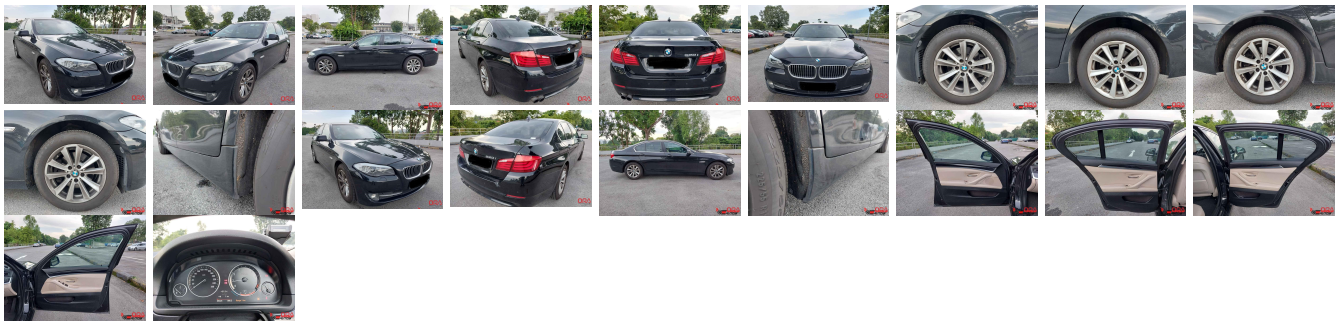

Vehicle Information

ORA 1672

BMW **First Registration Year:** 2013-05
Manufacture Year: 2013-05

Model: 5 SERIES **Chassis No:** WBAXG12030D****Transmission:** Automatic **Exterior:**
Grade: 4.5 **Engine:** **Mileage:** 69,000 **Interior:**
Fuel: Petrol **Seats:** 5 **Engine Capacity:** 2,000
Drive Train: 2WD **Color:** BLACK

Vehicle Options:

Pwr Steering	Pwr Wind	Pwr Mirrors	Center Lock
Air Cond	Reverse Camera	Pwr Slide Door	Easy Closer
Cruise Control	ABS	Air Bag	Fog Lamps
HID Head Lamps	LED Head Lamps	Spare Key	Remote Key
Push Start	Seat Heater	Pwr Seat	Leather Seat
Floor Mat	Sun Roof	Alloy Wheels	Grill Guard
Rear Wiper	Rear Spoiler	Stereo	Navi/TV
Car CD	Car MD	AUX	Spare Tire
Spare Tire Case	Puncture Repairing Kit	Tool	Jack
Operators Manual	Maint. Record		