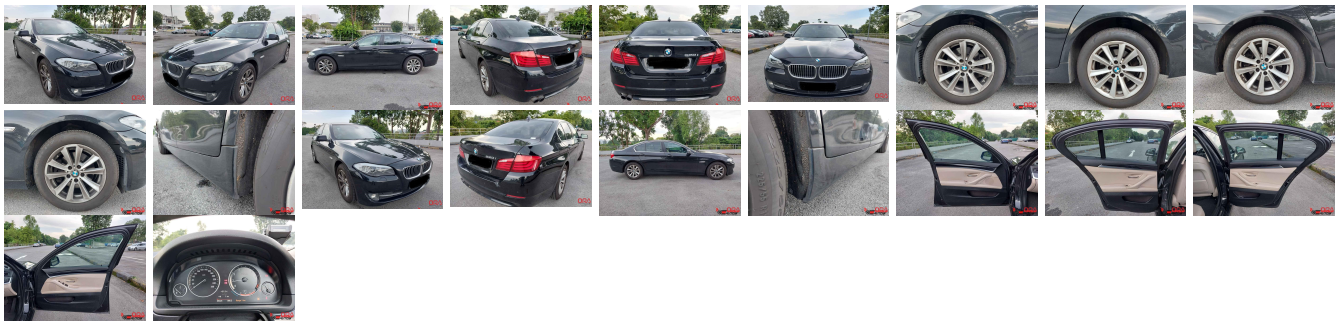

Vehicle Information

ORA 1672

BMW
 First Registration Year: 2013-05
 Manufacture Year: 2013-05

Model: 5 SERIES **Chassis No:** WBAXG12030D**F*** **Transmission:** Automatic **Exterior:**
Grade: 4.5 **Engine:** **Mileage:** 69,000 **Interior:**
Fuel: Petrol **Seats:** 5 **Engine Capacity:** 2,000
Drive Train: 2WD **Color:** BLACK

Vehicle Options:

Pwr Steering	Pwr Wind	Pwr Mirrors	Center Lock
Air Cond	Reverse Camera	Pwr Slide Door	Easy Closer
Cruise Control	ABS	Air Bag	Fog Lamps
HID Head Lamps	LED Head Lamps	Spare Key	Remote Key
Push Start	Seat Heater	Pwr Seat	Leather Seat
Floor Mat	Sun Roof	Alloy Wheels	Grill Guard
Rear Wiper	Rear Spoiler	Stereo	Navi/TV
Car CD	Car MD	AUX	Spare Tire
Spare Tire Case	Puncture Repairing Kit	Tool	Jack
Operators Manual	Maint. Record		