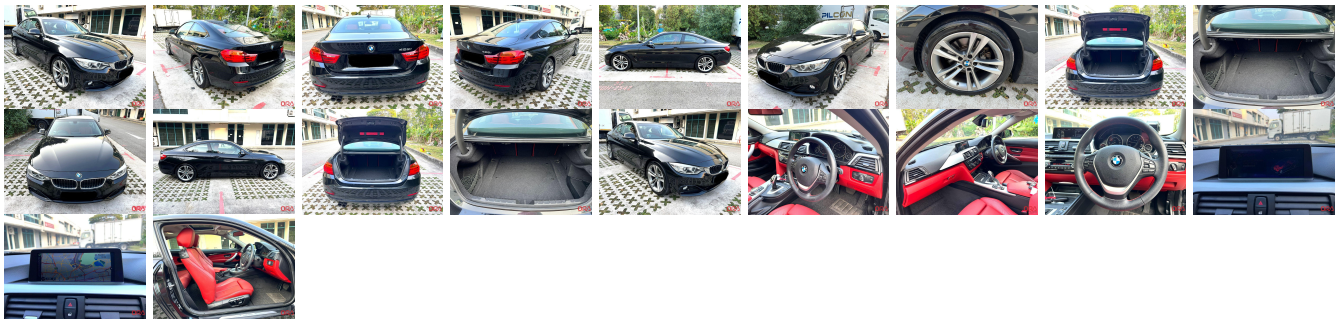

Vehicle Information

ORA 1671

BMW **First Registration Year:** 2013-12
Manufacture Year: 2013-12

Model: 428I **Chassis No:** WBA3N32050K****Transmission:** Automatic **Exterior:**
Grade: 4.5 **Engine:** **Mileage:** 47,000 **Interior:**
Fuel: Petrol **Seats:** 4 **Engine Capacity:** 2,000
Drive Train: 2WD **Color:** BLACK

Vehicle Options:

Pwr Steering	Pwr Wind	Pwr Mirrors	Center Lock
Air Cond	Reverse Camera	Pwr Slide Door	Easy Closer
Cruise Control	ABS	Air Bag	Fog Lamps
HID Head Lamps	LED Head Lamps	Spare Key	Remote Key
Push Start	Seat Heater	Pwr Seat	Leather Seat
Floor Mat	Sun Roof	Alloy Wheels	Grill Guard
Rear Wiper	Rear Spoiler	Stereo	Navi/TV
Car CD	Car MD	AUX	Spare Tire
Spare Tire Case	Puncture Repairing Kit	Tool	Jack
Operators Manual	Maint. Record		