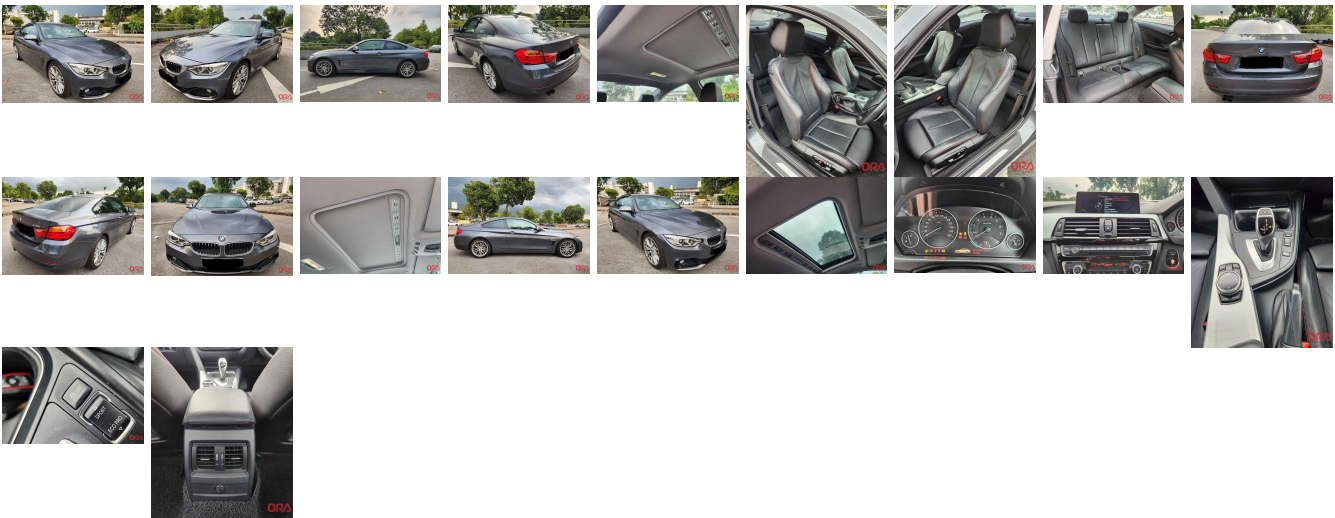

**Vehicle Information**

**ORA 1675**

**BMW** **First Registration Year:** 2013-10  
**Manufacture Year:** 2013-10

**Model:** 4 SERIES **Chassis No:** WBA3N32010F\*\*\***Transmission:** Automatic **Exterior:**  
**Grade:** 4.5 **Engine:** **Mileage:** 100,000 **Interior:**  
**Fuel:** Petrol **Seats:** 4 **Engine Capacity:** 2,000  
**Drive Train:** 2WD **Color:** GRAY

**Vehicle Options:**

Pwr Steering	Pwr Wind	Pwr Mirrors	Center Lock
Air Cond	Reverse Camera	Pwr Slide Door	Easy Closer
Cruise Control	ABS	Air Bag	Fog Lamps
HID Head Lamps	LED Head Lamps	Spare Key	Remote Key
Push Start	Seat Heater	Pwr Seat	Leather Seat
Floor Mat	Sun Roof	Alloy Wheels	Grill Guard
Rear Wiper	Rear Spoiler	Stereo	Navi/TV
Car CD	Car MD	AUX	Spare Tire
Spare Tire Case	Puncture Repairing Kit	Tool	Jack
Operators Manual	Maint. Record		