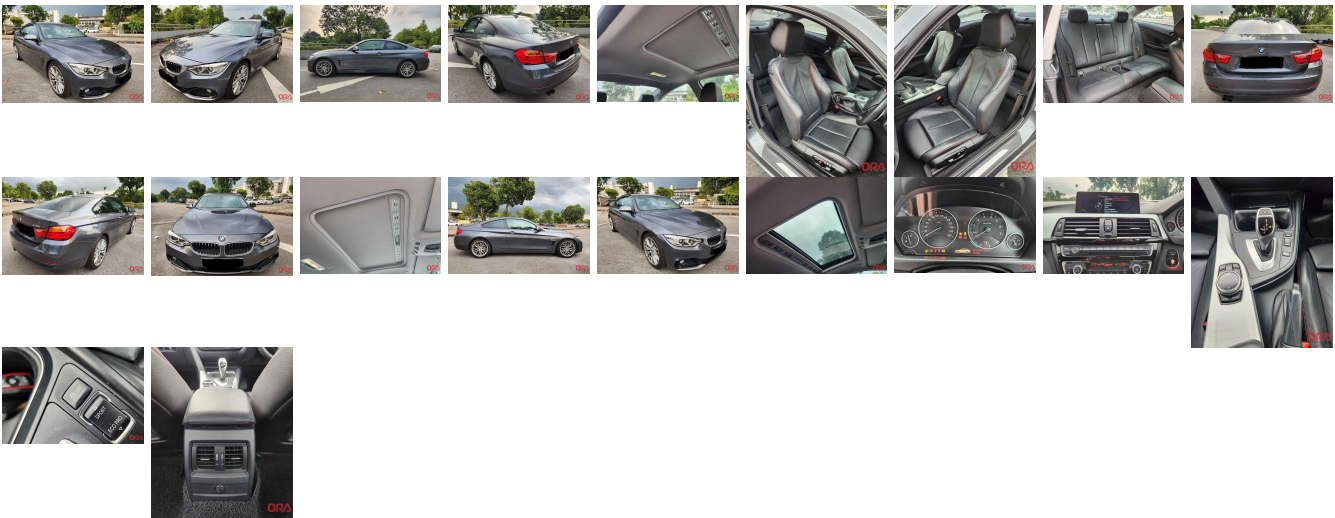

Vehicle Information

ORA 1675

BMW **First Registration Year:** 2013-10
Manufacture Year: 2013-10

Model: 4 SERIES **Chassis No:** WBA3N32010F*****Transmission:** Automatic **Exterior:**
Grade: 4.5 **Engine:** **Mileage:** 100,000 **Interior:**
Fuel: Petrol **Seats:** 4 **Engine Capacity:** 2,000
Drive Train: 2WD **Color:** GRAY

Vehicle Options:

Pwr Steering	Pwr Wind	Pwr Mirrors	Center Lock
Air Cond	Reverse Camera	Pwr Slide Door	Easy Closer
Cruise Control	ABS	Air Bag	Fog Lamps
HID Head Lamps	LED Head Lamps	Spare Key	Remote Key
Push Start	Seat Heater	Pwr Seat	Leather Seat
Floor Mat	Sun Roof	Alloy Wheels	Grill Guard
Rear Wiper	Rear Spoiler	Stereo	Navi/TV
Car CD	Car MD	AUX	Spare Tire
Spare Tire Case	Puncture Repairing Kit	Tool	Jack
Operators Manual	Maint. Record		