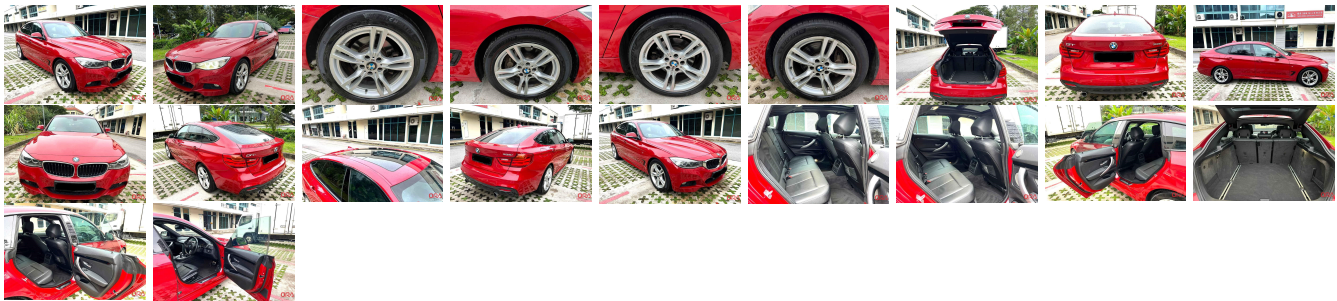

**Vehicle Information**

**ORA 1665**

BMW **First Registration Year:** 2013-12  
**Manufacture Year:** 2013-12

**Model:** 335I GT **Chassis No:** WBA3X72020D\*\***Transmission:** Automatic **Exterior:**  
**Grade:** 4.5 **Engine:** **Mileage:** 48,000 **Interior:**  
**Fuel:** Petrol **Seats:** 5 **Engine Capacity:** 3,000  
**Drive Train:** 2WD **Color:** RED

**Vehicle Options:**

Pwr Steering	Pwr Wind	Pwr Mirrors	Center Lock
Air Cond	Reverse Camera	Pwr Slide Door	Easy Closer
Cruise Control	ABS	Air Bag	Fog Lamps
HID Head Lamps	LED Head Lamps	Spare Key	Remote Key
Push Start	Seat Heater	Pwr Seat	Leather Seat
Floor Mat	Sun Roof	Alloy Wheels	Grill Guard
Rear Wiper	Rear Spoiler	Stereo	Navi/TV
Car CD	Car MD	AUX	Spare Tire
Spare Tire Case	Puncture Repairing Kit	Tool	Jack
Operators Manual	Maint. Record		