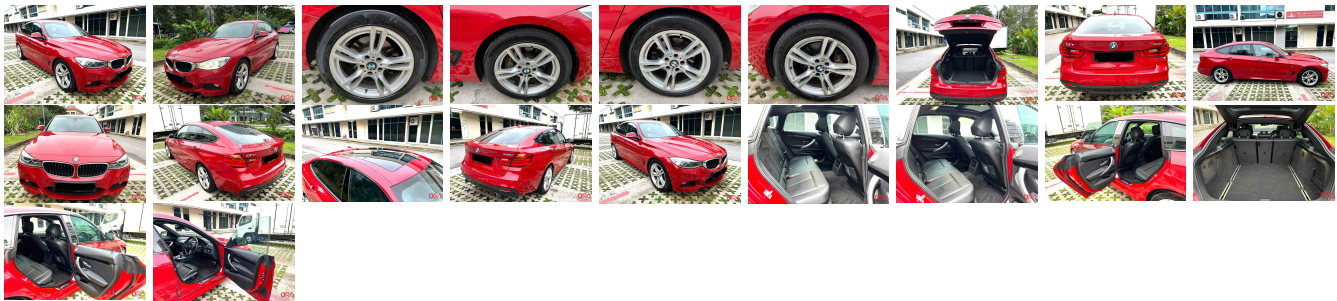

**Vehicle Information**

**ORA 1665**

**BMW** **First Registration Year:** 2013-12  
**Manufacture Year:** 2013-12

**Model:** 335I GT **Chassis No:** WBA3X72020D\*\***Transmission:** Automatic **Exterior:**  
**Grade:** 4.5 **Engine:** **Mileage:** 48,000 **Interior:**  
**Fuel:** Petrol **Seats:** 5 **Engine Capacity:** 3,000  
**Drive Train:** 2WD **Color:** RED

**Vehicle Options:**

Pwr Steering	Pwr Wind	Pwr Mirrors	Center Lock
Air Cond	Reverse Camera	Pwr Slide Door	Easy Closer
Cruise Control	ABS	Air Bag	Fog Lamps
HID Head Lamps	LED Head Lamps	Spare Key	Remote Key
Push Start	Seat Heater	Pwr Seat	Leather Seat
Floor Mat	Sun Roof	Alloy Wheels	Grill Guard
Rear Wiper	Rear Spoiler	Stereo	Navi/TV
Car CD	Car MD	AUX	Spare Tire
Spare Tire Case	Puncture Repairing Kit	Tool	Jack
Operators Manual	Maint. Record		