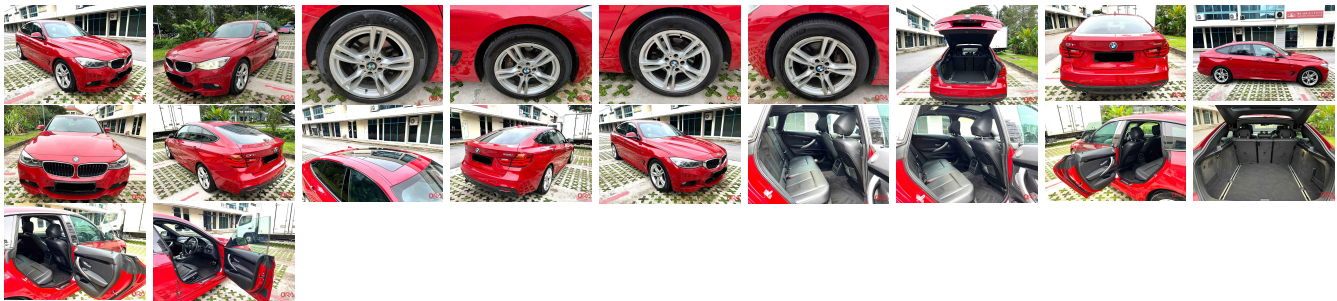

Vehicle Information

ORA 1665

BMW **First Registration Year:** 2013-12
Manufacture Year: 2013-12

Model: 335I GT **Chassis No:** WBA3X72020D****Transmission:** Automatic **Exterior:**
Grade: 4.5 **Engine:** **Mileage:** 48,000 **Interior:**
Fuel: Petrol **Seats:** 5 **Engine Capacity:** 3,000
Drive Train: 2WD **Color:** RED

Vehicle Options:

Pwr Steering	Pwr Wind	Pwr Mirrors	Center Lock
Air Cond	Reverse Camera	Pwr Slide Door	Easy Closer
Cruise Control	ABS	Air Bag	Fog Lamps
HID Head Lamps	LED Head Lamps	Spare Key	Remote Key
Push Start	Seat Heater	Pwr Seat	Leather Seat
Floor Mat	Sun Roof	Alloy Wheels	Grill Guard
Rear Wiper	Rear Spoiler	Stereo	Navi/TV
Car CD	Car MD	AUX	Spare Tire
Spare Tire Case	Puncture Repairing Kit	Tool	Jack
Operators Manual	Maint. Record		