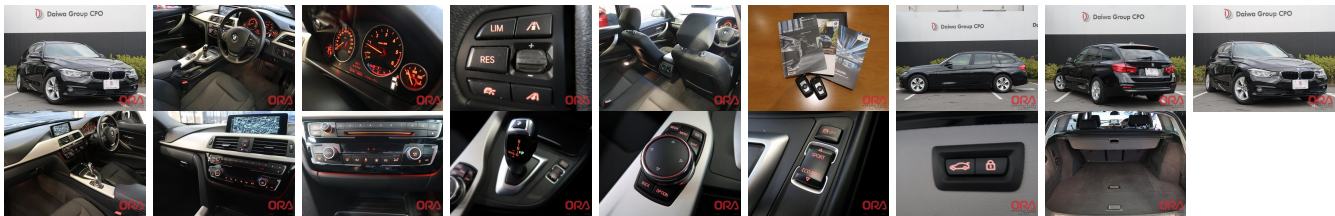

Vehicle Information

ORA 1299

BMW
 First Registration Year: 2016-03
 Manufacture Year: 2016-03

Model: 3 SERIES 320D **Chassis No:** WBA8L32020K5874554 **Transmission:** Automatic **Exterior:**
Grade: 4.5 **Engine:** **Mileage:** 110,000 **Interior:**
Fuel: Diesel **Seats:** 5 **Engine Capacity:** 2,000
Drive Train: 2WD **Color:** BLACK

Vehicle Options:

Pwr Steering	Pwr Wind	Pwr Mirrors	Center Lock
Air Cond	Reverse Camera	Pwr Slide Door	Easy Closer
Cruise Control	ABS	Air Bag	Fog Lamps
HID Head Lamps	LED Head Lamps	Spare Key	Remote Key
Push Start	Seat Heater	Pwr Seat	Leather Seat
Floor Mat	Sun Roof	Alloy Wheels	Grill Guard
Rear Wiper	Rear Spoiler	Stereo	Navi/TV
Car CD	Car MD	AUX	Spare Tire
Spare Tire Case	Puncture Repairing Kit	Tool	Jack
Operators Manual	Maint. Record		