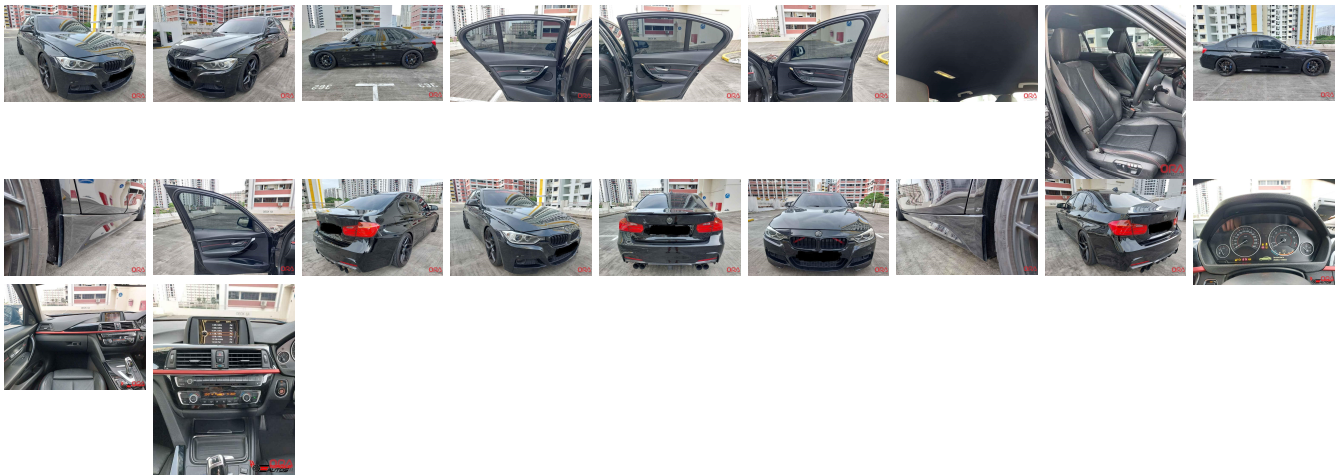

Vehicle Information

ORA 1674

BMW
 First Registration Year: 2013-05
 Manufacture Year: 2013-05

Model: 3 SERIES **Chassis No:** WBA3A12080J*****Transmission:** Automatic **Exterior:**
Grade: 4.5 **Engine:** **Mileage:** 77,000 **Interior:**
Fuel: Petrol **Seats:** 5 **Engine Capacity:** 1,600
Drive Train: 2WD **Color:** BLACK

Vehicle Options:

Pwr Steering	Pwr Wind	Pwr Mirrors	Center Lock
Air Cond	Reverse Camera	Pwr Slide Door	Easy Closer
Cruise Control	ABS	Air Bag	Fog Lamps
HID Head Lamps	LED Head Lamps	Spare Key	Remote Key
Push Start	Seat Heater	Pwr Seat	Leather Seat
Floor Mat	Sun Roof	Alloy Wheels	Grill Guard
Rear Wiper	Rear Spoiler	Stereo	Navi/TV
Car CD	Car MD	AUX	Spare Tire
Spare Tire Case	Puncture Repairing Kit	Tool	Jack
Operators Manual	Maint. Record		