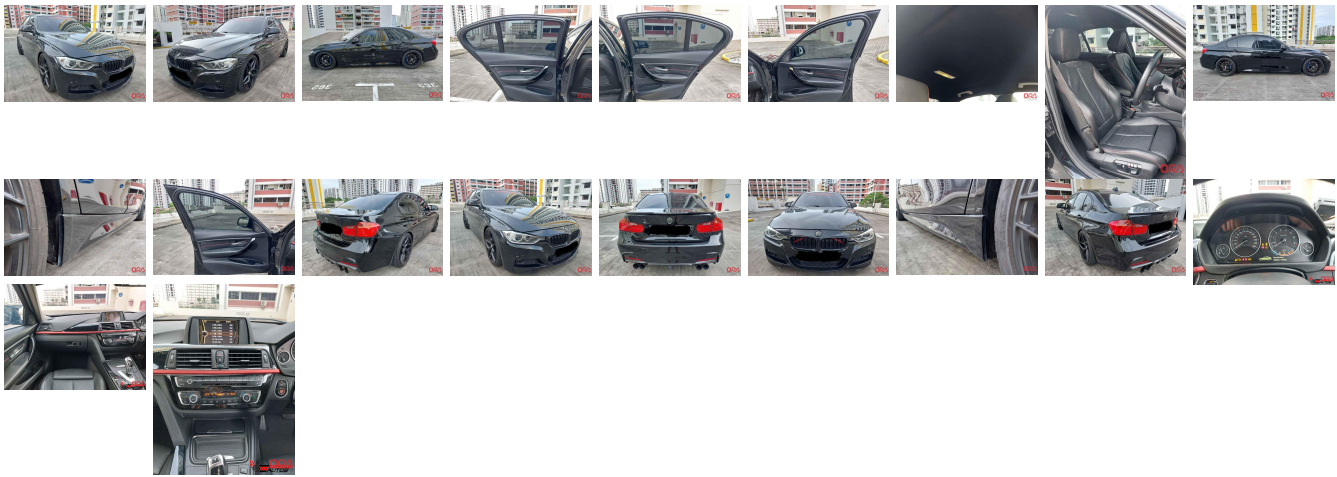

Vehicle Information

ORA 1674

BMW **First Registration Year:** 2013-05
Manufacture Year: 2013-05

Model: 3 SERIES **Chassis No:** WBA3A12080J*****Transmission:** Automatic **Exterior:**
Grade: 4.5 **Engine:** **Mileage:** 77,000 **Interior:**
Fuel: Petrol **Seats:** 5 **Engine Capacity:** 1,600
Drive Train: 2WD **Color:** BLACK

Vehicle Options:

Pwr Steering	Pwr Wind	Pwr Mirrors	Center Lock
Air Cond	Reverse Camera	Pwr Slide Door	Easy Closer
Cruise Control	ABS	Air Bag	Fog Lamps
HID Head Lamps	LED Head Lamps	Spare Key	Remote Key
Push Start	Seat Heater	Pwr Seat	Leather Seat
Floor Mat	Sun Roof	Alloy Wheels	Grill Guard
Rear Wiper	Rear Spoiler	Stereo	Navi/TV
Car CD	Car MD	AUX	Spare Tire
Spare Tire Case	Puncture Repairing Kit	Tool	Jack
Operators Manual	Maint. Record		