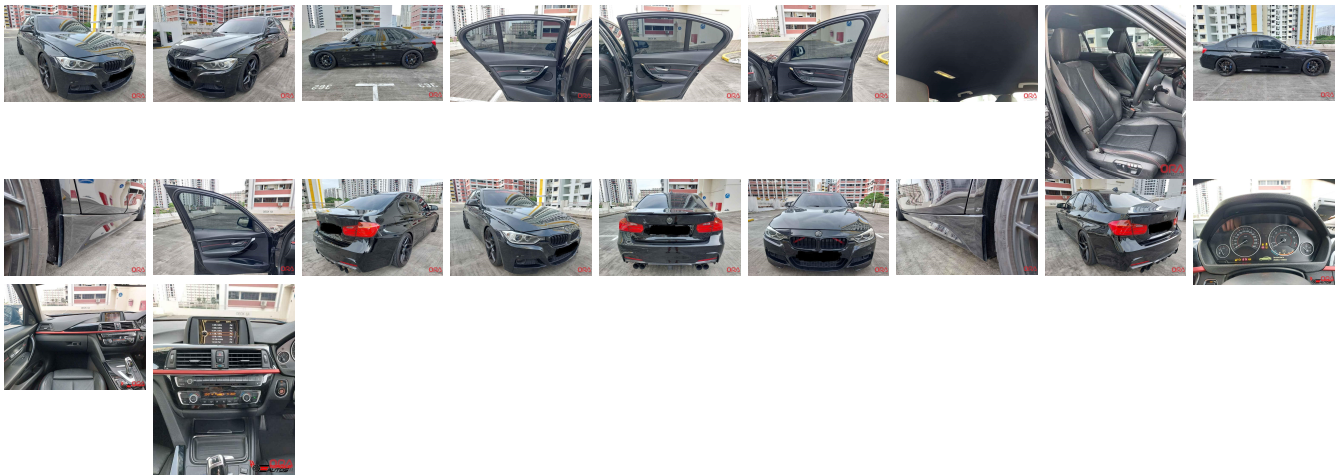

Vehicle Information

ORA 1674

BMW **First Registration Year:** 2013-05
Manufacture Year: 2013-05

Model: 3 SERIES **Chassis No:** WBA3A12080J*****Transmission:** Automatic **Exterior:**
Grade: 4.5 **Engine:** **Mileage:** 77,000 **Interior:**
Fuel: Petrol **Seats:** 5 **Engine Capacity:** 1,600
Drive Train: 2WD **Color:** BLACK

Vehicle Options:

Pwr Steering	Pwr Wind	Pwr Mirrors	Center Lock
Air Cond	Reverse Camera	Pwr Slide Door	Easy Closer
Cruise Control	ABS	Air Bag	Fog Lamps
HID Head Lamps	LED Head Lamps	Spare Key	Remote Key
Push Start	Seat Heater	Pwr Seat	Leather Seat
Floor Mat	Sun Roof	Alloy Wheels	Grill Guard
Rear Wiper	Rear Spoiler	Stereo	Navi/TV
Car CD	Car MD	AUX	Spare Tire
Spare Tire Case	Puncture Repairing Kit	Tool	Jack
Operators Manual	Maint. Record		