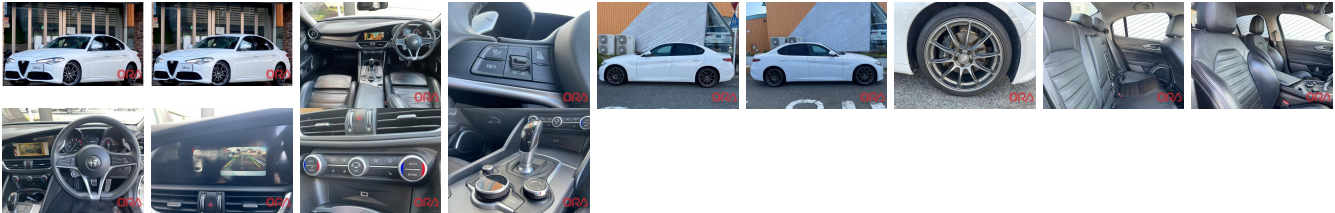

Vehicle Information

ORA 6126

ALFA ROMEO

First Registration Year: 2018-09
 Manufacture Year: 2018-09

Model: GIULIA **Chassis No:** ZAREAE LN6K7617551 **Transmission:** Automatic **Exterior:**
Grade: 4.5 **Engine:** GME T4 **Mileage:** 69,800 **Interior:**
Fuel: Petrol **Seats:** 5 **Engine Capacity:** 2,000
Drive Train: 2WD **Color:** PEARL WHITE

Vehicle Options:

Pwr Steering	Pwr Wind	Pwr Mirrors	Center Lock
Air Cond	Reverse Camera	Pwr Slide Door	Easy Closer
Cruise Control	ABS	Air Bag	Fog Lamps
HID Head Lamps	LED Head Lamps	Spare Key	Remote Key
Push Start	Seat Heater	Pwr Seat	Leather Seat
Floor Mat	Sun Roof	Alloy Wheels	Grill Guard
Rear Wiper	Rear Spoiler	Stereo	Navi/TV
Car CD	Car MD	AUX	Spare Tire
Spare Tire Case	Puncture Repairing Kit	Tool	Jack
Operators Manual	Maint. Record		