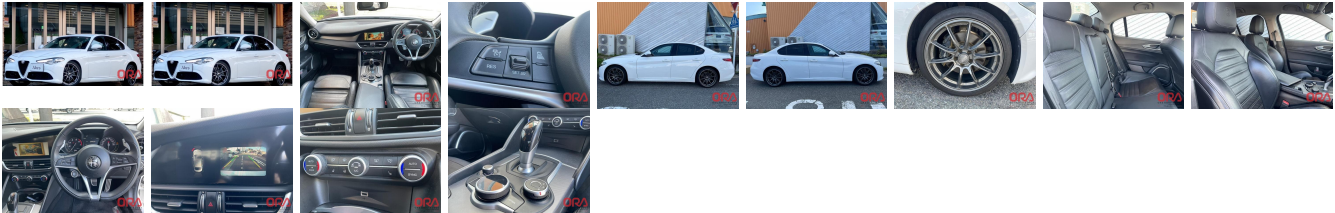

Vehicle Information

ORA 6126

ALFA ROMEO **First Registration Year:** 2018-09
Manufacture Year: 2018-09

Model: GIULIA **Chassis No:** ZAREAE LN6K761 **Transmission:** Automatic **Exterior:**
Grade: 4.5 **Engine:** GME T4 **Mileage:** 69,800 **Interior:**
Fuel: Petrol **Seats:** 5 **Engine Capacity:** 2,000
Drive Train: 2WD **Color:** PEARL WHITE

Vehicle Options:

Pwr Steering	Pwr Wind	Pwr Mirrors	Center Lock
Air Cond	Reverse Camera	Pwr Slide Door	Easy Closer
Cruise Control	ABS	Air Bag	Fog Lamps
HID Head Lamps	LED Head Lamps	Spare Key	Remote Key
Push Start	Seat Heater	Pwr Seat	Leather Seat
Floor Mat	Sun Roof	Alloy Wheels	Grill Guard
Rear Wiper	Rear Spoiler	Stereo	Navi/TV
Car CD	Car MD	AUX	Spare Tire
Spare Tire Case	Puncture Repairing Kit	Tool	Jack
Operators Manual	Maint. Record		