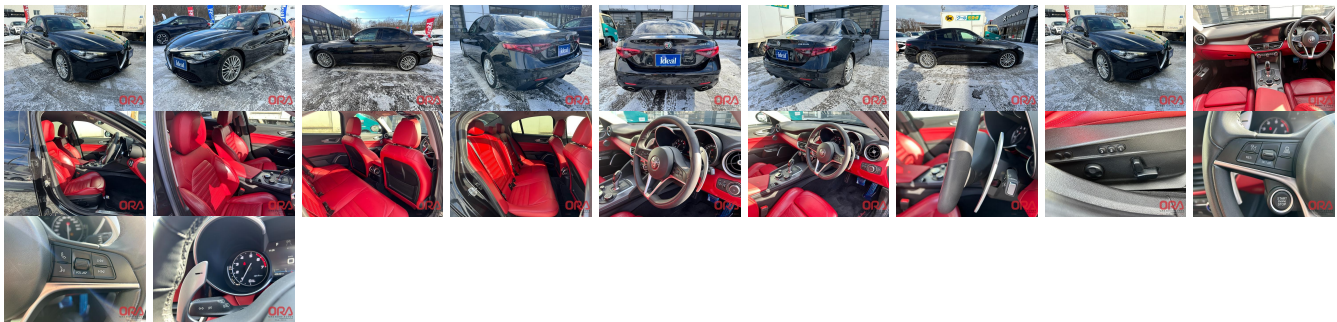

Vehicle Information

ORA 6125

ALFA ROMEO **First Registration Year:** 2019-05
Manufacture Year: 2019-05

Model: GIULIA **Chassis No:** ZAREAELN6K7600 **Transmission:** Automatic **Exterior:**
Grade: 4.5 **Engine:** GME T4 **Mileage:** 45,700 **Interior:**
Fuel: Petrol **Seats:** 5 **Engine Capacity:** 2,000
Drive Train: 2WD **Color:** BLACK M

Vehicle Options:

Pwr Steering	Pwr Wind	Pwr Mirrors	Center Lock
Air Cond	Reverse Camera	Pwr Slide Door	Easy Closer
Cruise Control	ABS	Air Bag	Fog Lamps
HID Head Lamps	LED Head Lamps	Spare Key	Remote Key
Push Start	Seat Heater	Pwr Seat	Leather Seat
Floor Mat	Sun Roof	Alloy Wheels	Grill Guard
Rear Wiper	Rear Spoiler	Stereo	Navi/TV
Car CD	Car MD	AUX	Spare Tire
Spare Tire Case	Puncture Repairing Kit	Tool	Jack
Operators Manual	Maint. Record		