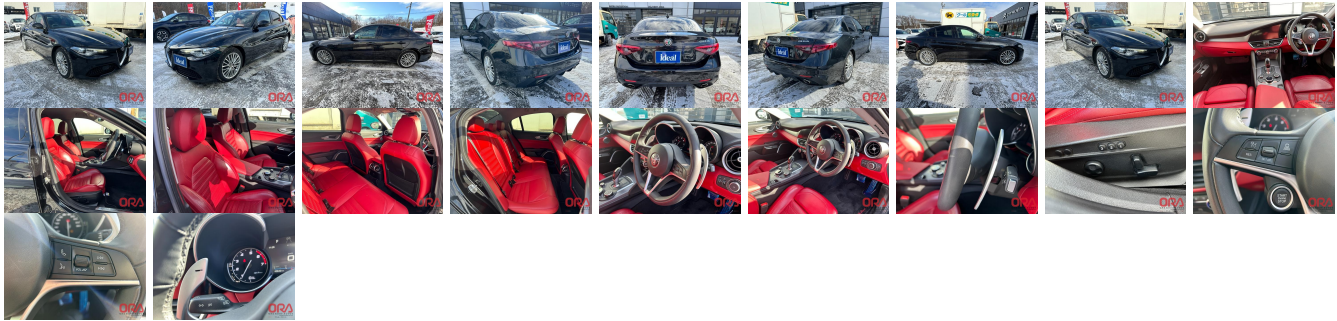

Vehicle Information

ORA 6125

ALFA ROMEO First Registration Year: 2019-05
Manufacture Year: 2019-05

Model: GIULIA	Chassis No: ZAREAELN6K7600	Transmission: Automatic	Exterior:
Grade: 4.5	Engine: GME T4	Mileage: 45,700	Interior:
Fuel: Petrol	Seats: 5	Engine Capacity: 2,000	
Drive Train: 2WD		Color: BLACK M	

Vehicle Options:

Pwr Steering	Pwr Wind	Pwr Mirrors	Center Lock
Air Cond	Reverse Camera	Pwr Slide Door	Easy Closer
Cruise Control	ABS	Air Bag	Fog Lamps
HID Head Lamps	LED Head Lamps	Spare Key	Remote Key
Push Start	Seat Heater	Pwr Seat	Leather Seat
Floor Mat	Sun Roof	Alloy Wheels	Grill Guard
Rear Wiper	Rear Spoiler	Stereo	Navi/TV
Car CD	Car MD	AUX	Spare Tire
Spare Tire Case	Puncture Repairing Kit	Tool	Jack
Operators Manual	Maint. Record		