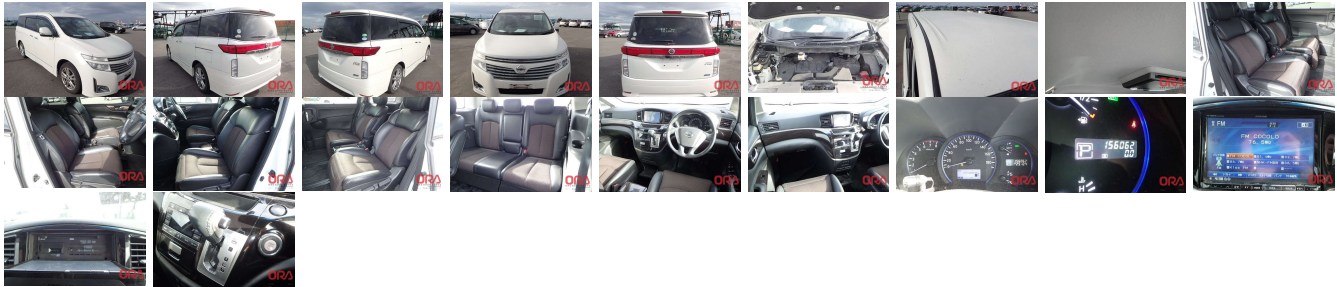

Vehicle Information

ORA 6118

NISSAN

First Registration Year: 2013-05
 Manufacture Year: 2013-05

Model: ELGRAND **Chassis No:** TE52-050*** **Transmission:** Automatic **Exterior:**
Grade: 3.5 **Engine:** QR25 **Mileage:** 158,000 **Interior:**
Fuel: Petrol **Seats:** 7 **Engine Capacity:** 2,500
Drive Train: 2WD **Color:** PEARL WHITE

Vehicle Options:

Pwr Steering	Pwr Wind	Pwr Mirrors	Center Lock
Air Cond	Reverse Camera	Pwr Slide Door	Easy Closer
Cruise Control	ABS	Air Bag	Fog Lamps
HID Head Lamps	LED Head Lamps	Spare Key	Remote Key
Push Start	Seat Heater	Pwr Seat	Leather Seat
Floor Mat	Sun Roof	Alloy Wheels	Grill Guard
Rear Wiper	Rear Spoiler	Stereo	Navi/TV
Car CD	Car MD	AUX	Spare Tire
Spare Tire Case	Puncture Repairing Kit	Tool	Jack
Operators Manual	Maint. Record		