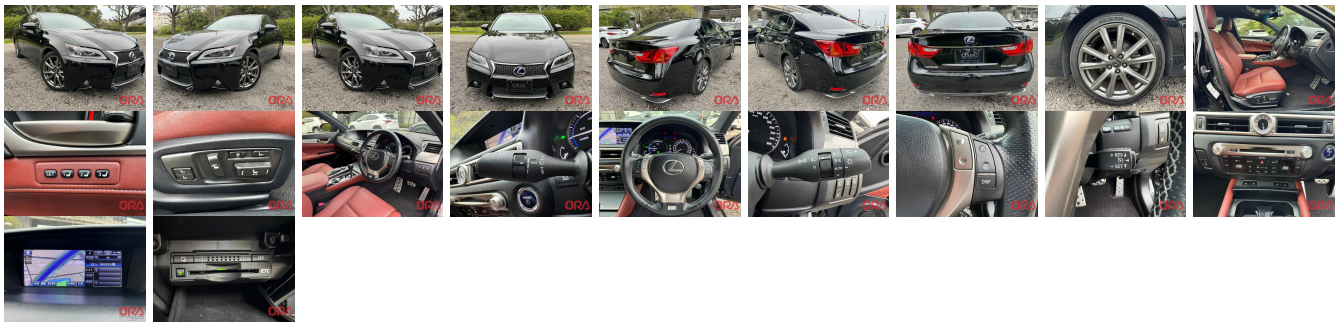

Vehicle Information

ORA 1748

LEXUS **First Registration Year:** 2012-04
Manufacture Year: 2012-04

Model: GS GS450H F SPORT **Chassis No:** GWL10-602**** **Transmission:** Automatic **Exterior:**
Grade: 4.5 **Engine:** **Mileage:** 86,000 **Interior:**
Fuel: Hybrid **Seats:** 5 **Engine Capacity:** 3,500
Drive Train: 2WD **Color:** BLACK

Vehicle Options:

Pwr Steering	Pwr Wind	Pwr Mirrors	Center Lock
Air Cond	Reverse Camera	Pwr Slide Door	Easy Closer
Cruise Control	ABS	Air Bag	Fog Lamps
HID Head Lamps	LED Head Lamps	Spare Key	Remote Key
Push Start	Seat Heater	Pwr Seat	Leather Seat
Floor Mat	Sun Roof	Alloy Wheels	Grill Guard
Rear Wiper	Rear Spoiler	Stereo	Navi/TV
Car CD	Car MD	AUX	Spare Tire
Spare Tire Case	Puncture Repairing Kit	Tool	Jack
Operators Manual	Maint. Record		

\$12,800